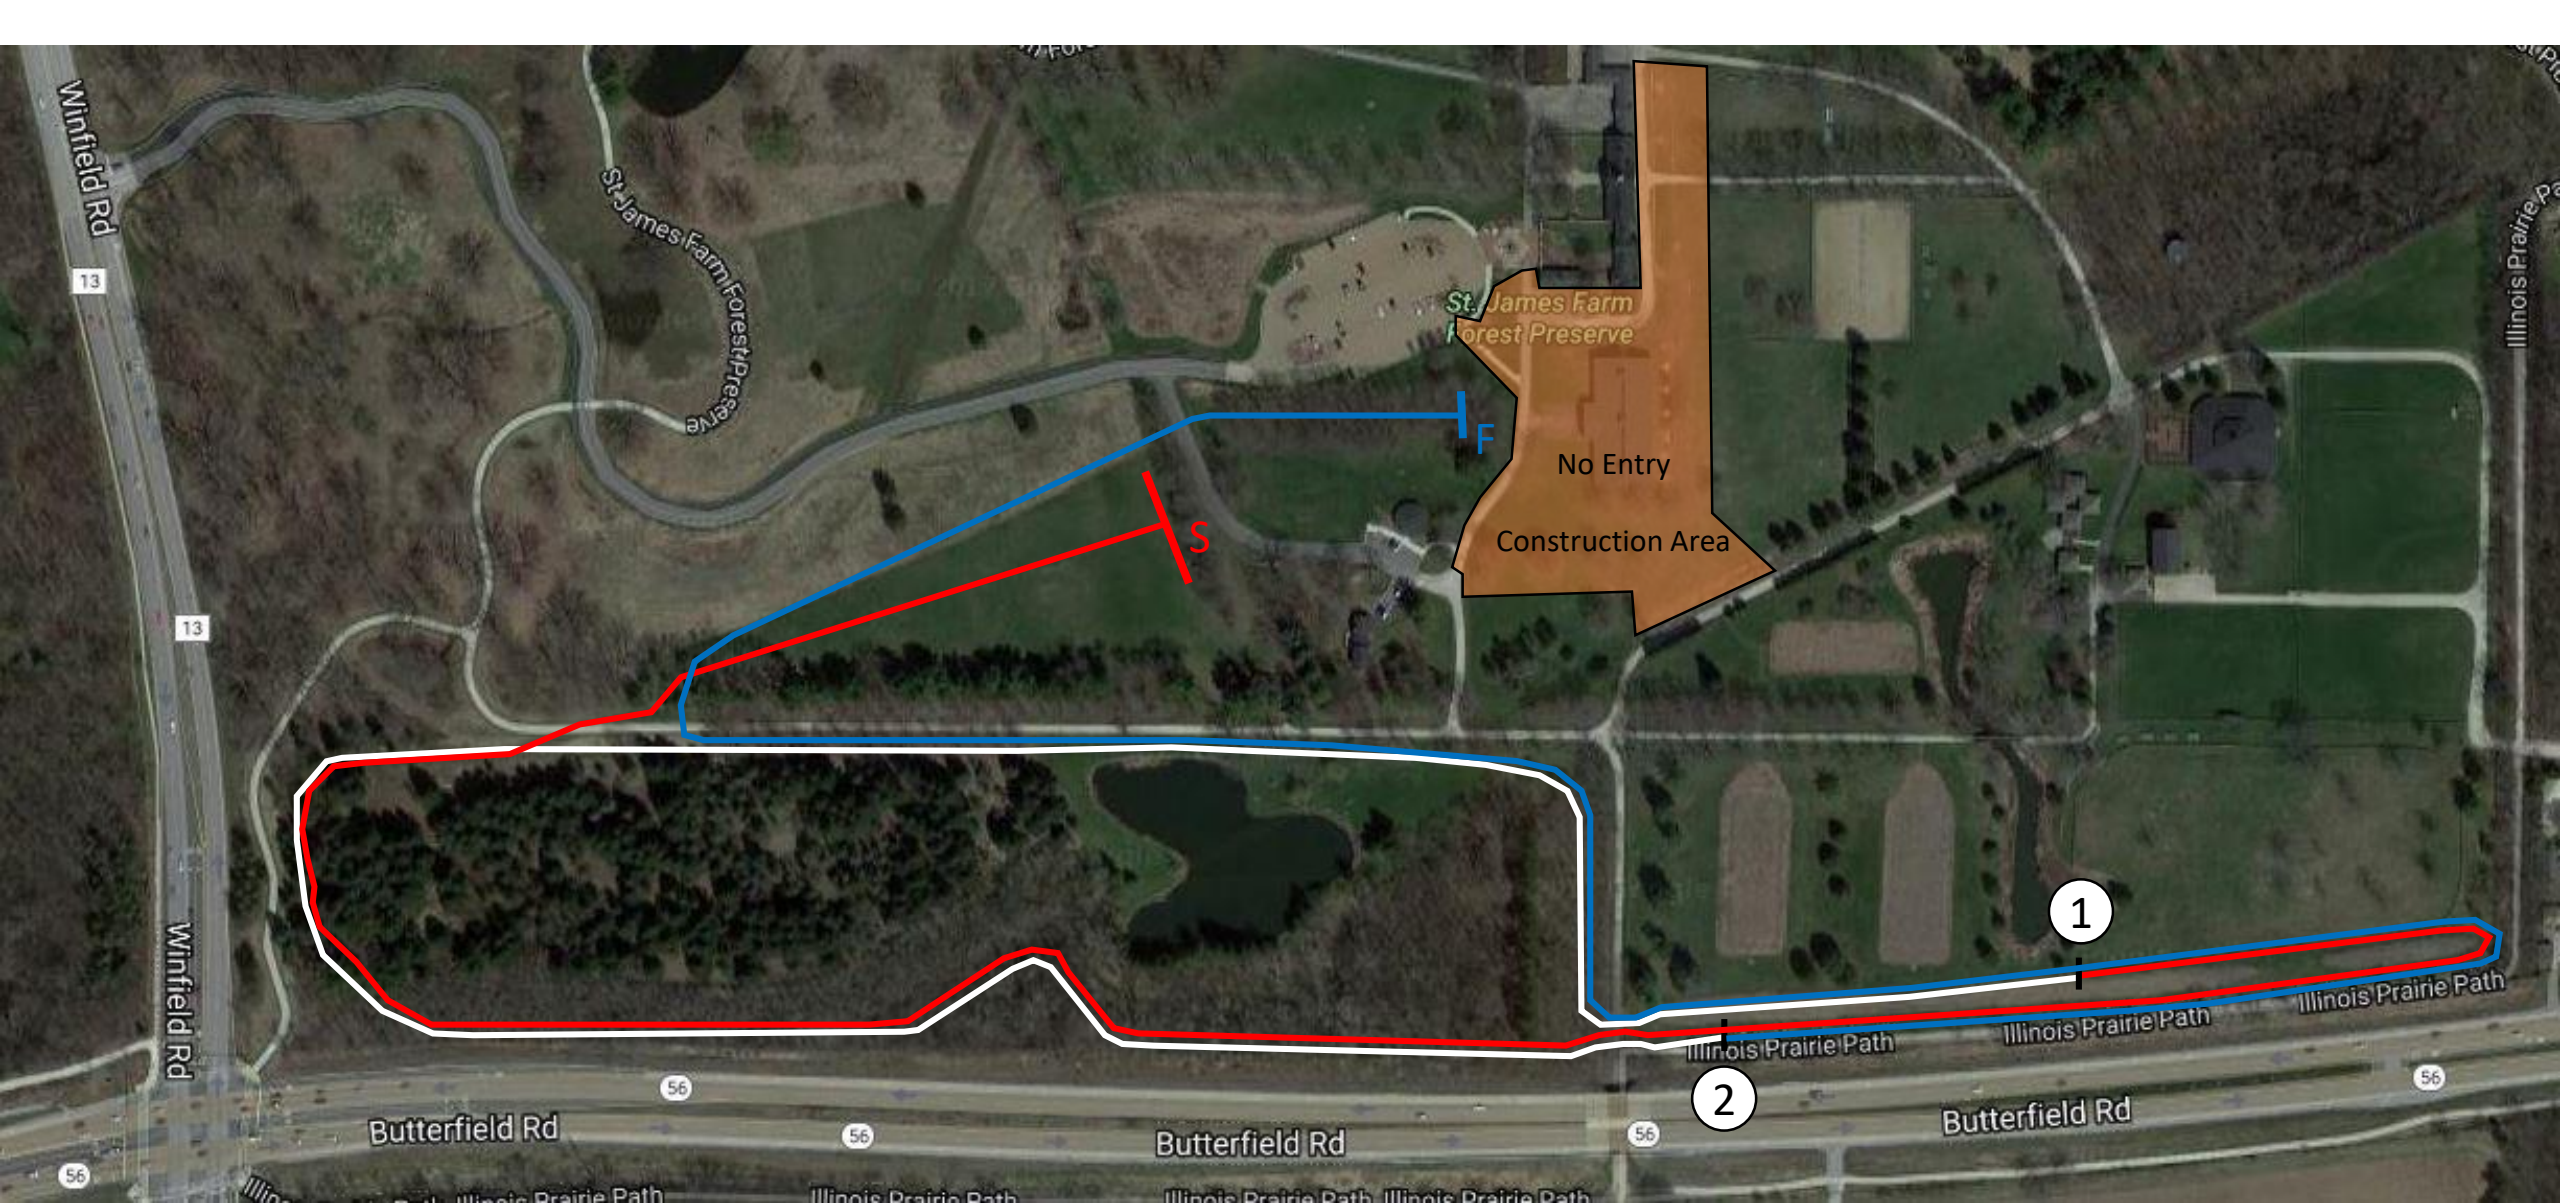

High School Cross Country Course (2.95 miles)  
 Actual Course May Slightly Differ

- Start (all)
- Main Part of Course (2 laps)
- Finish – Final stretch (all)

High School Cross Country Course (2.95 miles)  
Actual Course May Slightly Differ

- To First Mile
- To Second Mile
- To Finish