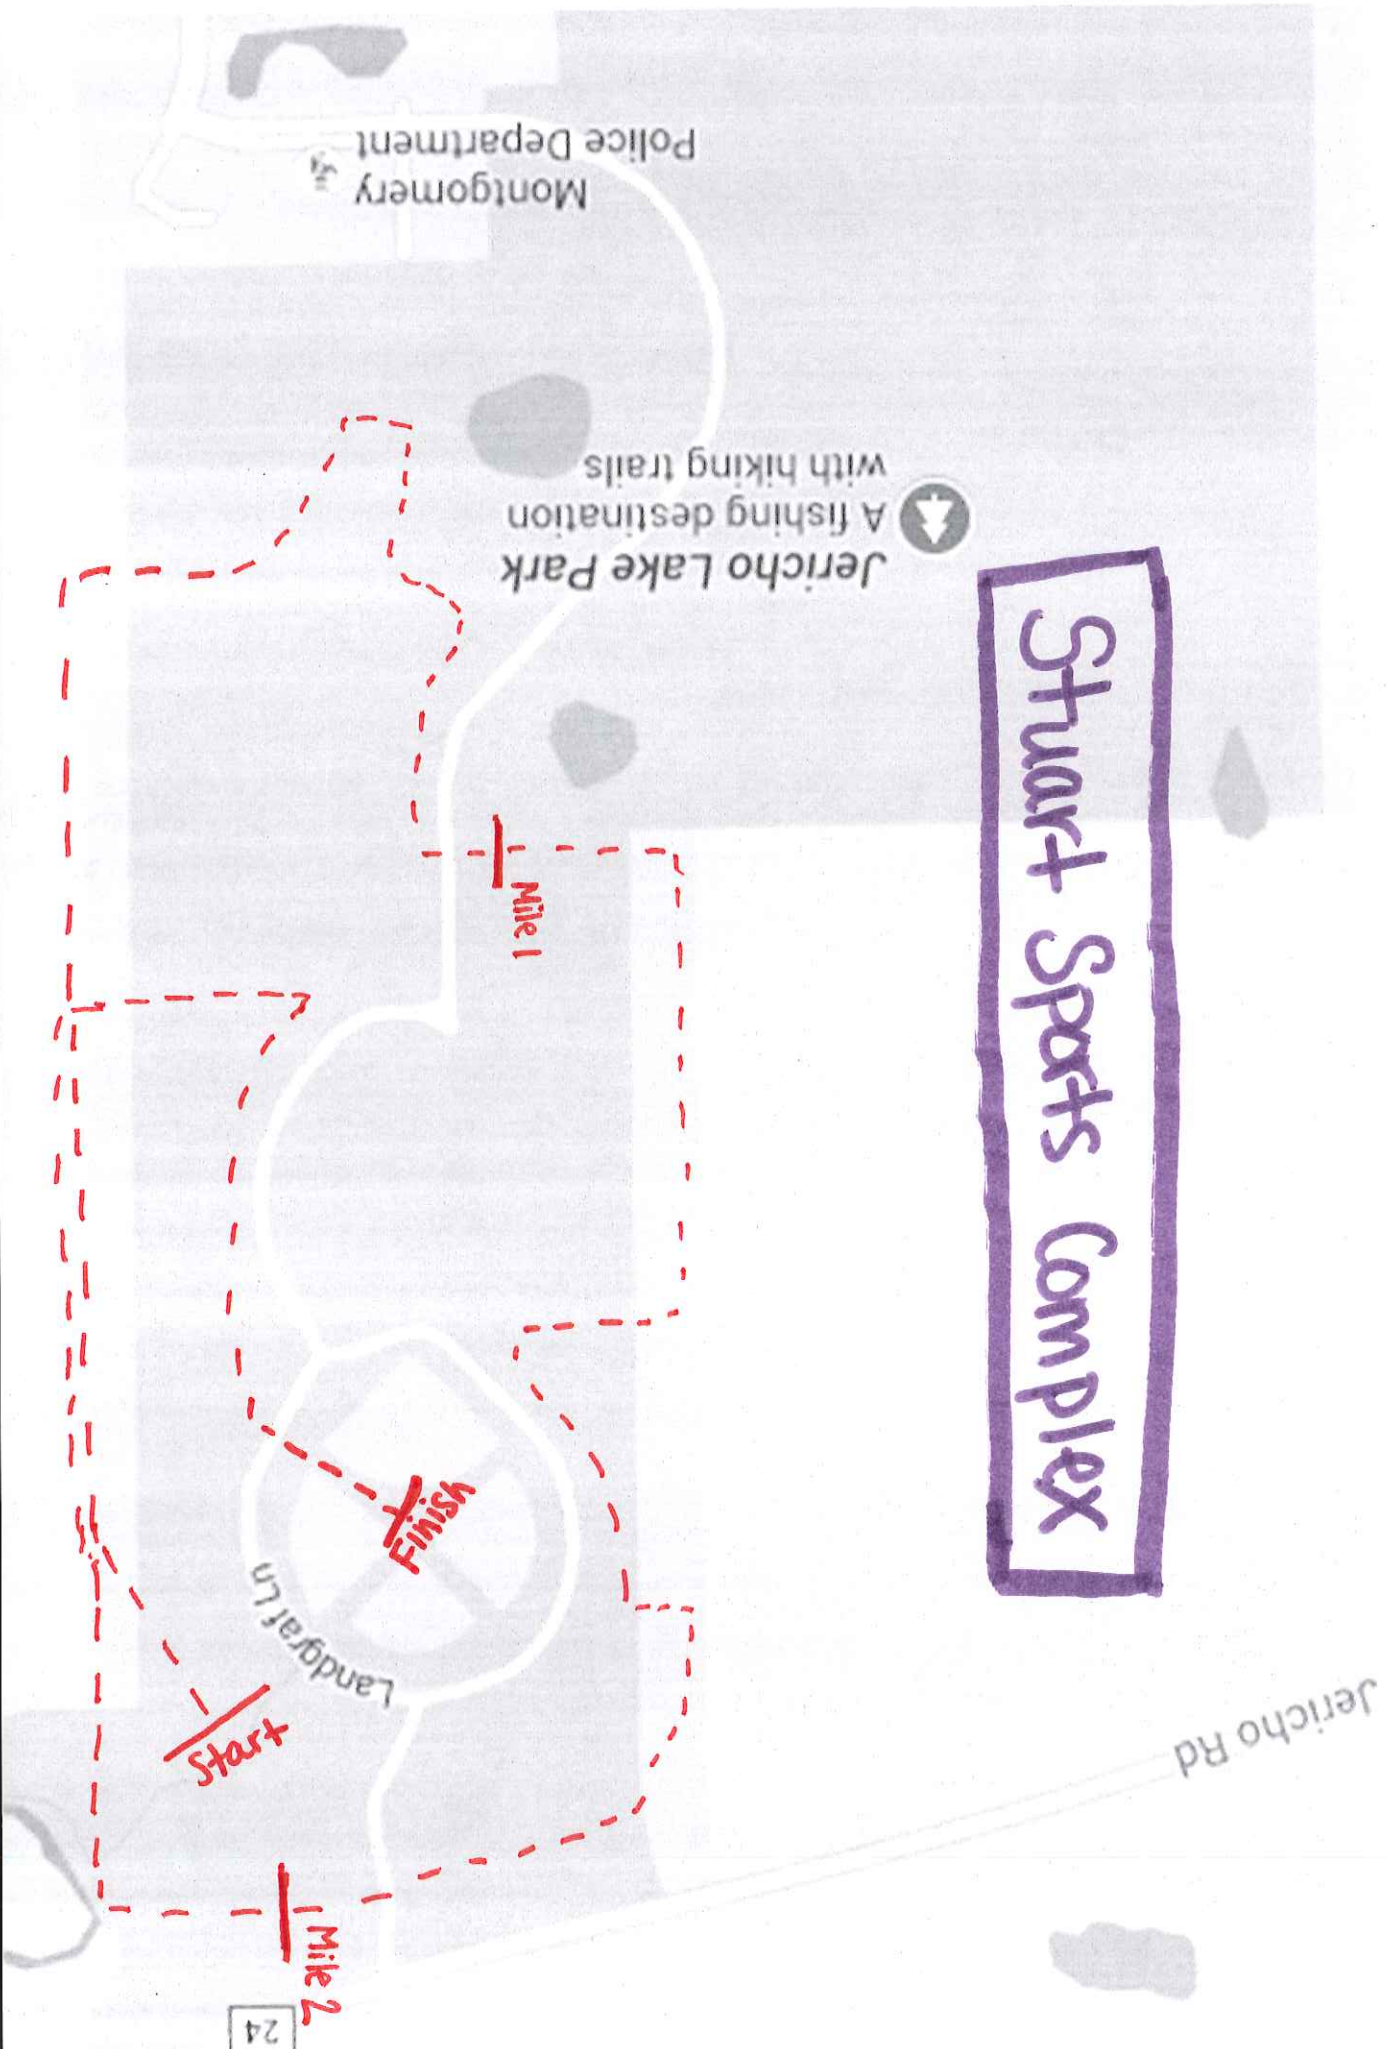

# Stuart Sports Complex

Jericho Lake Park  
A fishing destination  
with hiking trails

Montgomery  
Police Department

Mile 1

Finish

Landgraf Ln

Start

Mile 2

Jericho Rd